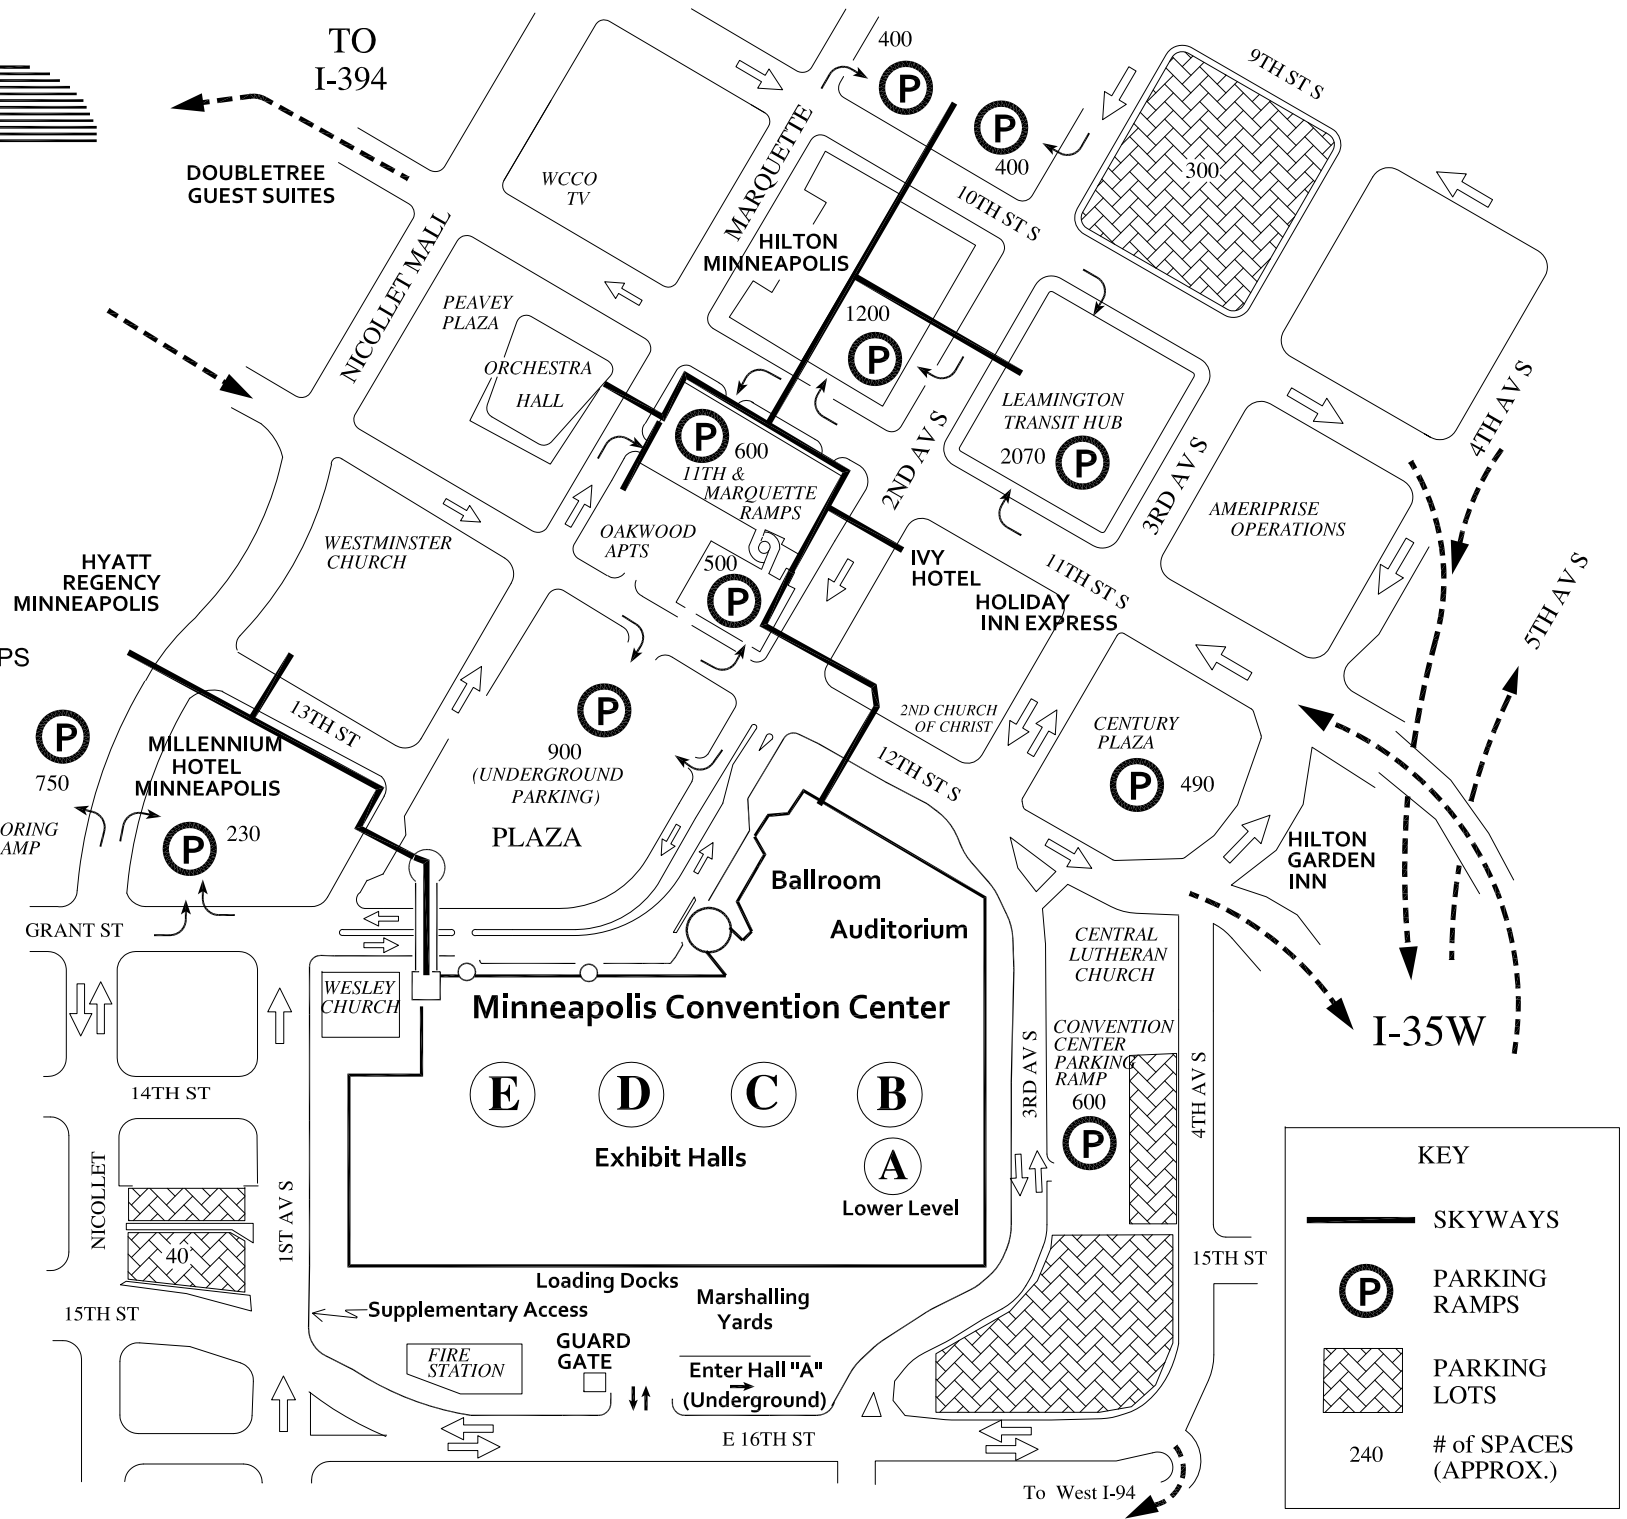

Minneapolis Convention Center

Parking & Skyway System

MUNICIPAL PARKING RAMPS

LEAMINGTON (673-9650)
11TH & MARQUETTE (339-2554)
PLAZA (339-9061)
OPEN 6 A.M. - 11 P.M.
OR LATER FOR EVENTS

OPEN WEEKENDS FOR ALL
EVENTS AT ORCH. HALL
AND CONVENTION CENTER

HILTON RAMP (673-9644)
OPEN 24 HRS/DAY

SKYWAYS ARE OPEN
M-F 6:30a - 10:00p
SAT 9:30a - 8:00p
SUN NOON - 6:00p

Mpls Traffic & Parking Services
December 2009

KEY

-  SKYWAYS
-  PARKING RAMPS
-  PARKING LOTS
-  # of SPACES (APPROX.)